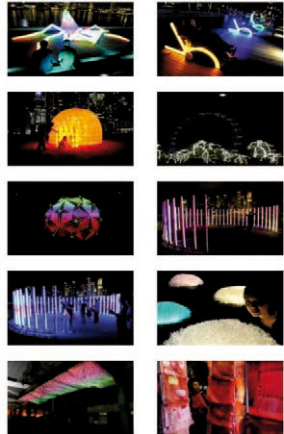

See the Merlion in a different light

13 of 20

(4461 views)

- AFRICA (9)
- AUSTRALASIA (23)
- CENTRAL AMERICA (1)
- EUROPE (206)
- MIDDLE EAST (15)
- NORTH AMERICA (104)
- NORTHEAST ASIA (189)
- SOUTH AMERICA (21)
- SOUTH ASIA (28)
- SOUTHEAST ASIA (337)

Visitors experience a igloo-shaped light art installation made of 250 polyethylene jerry cans titled Bibigloo by French artist BIBI at Singapore's Marina Bay area on March 9, 2012.

Bibigloo can be found at the Waterfront Promenade. It is composed of 250 polyethylene jerry cans.

Created by French artist BIBI, the Bibigloo was created to raise awareness about global warming and melting ice-caps.

Text: Karen W Lim, AsiaOne & my paper; Photos: AFP, Reuters,ST, TNP, iLight Marina Bay 2012 / AsiaOne